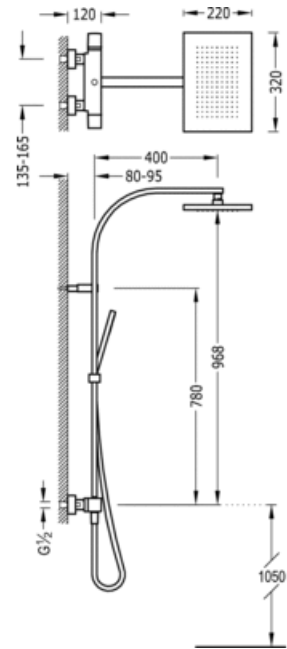

Wall thermostatic shower mixer; · Fixed shower head 320x220 mm. with ball joint.
 Brass (299.632.02).· Antilime hand shower (202.639.01).· Shower hose SATIN
 (91.34.609.15).· Diverter integrated in the flow control: chrome finish

Shower
 Thermostatic
 Handle
 Surface

CRO 20219501