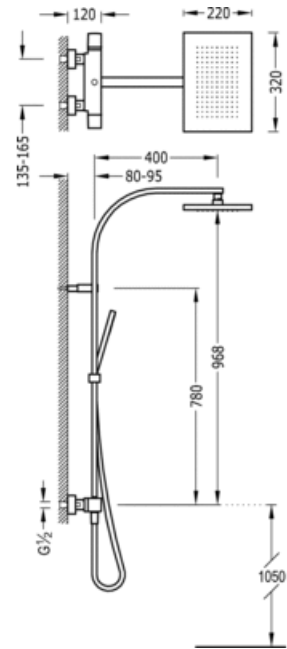

Wall thermostatic shower mixer; · Fixed shower head 320x220 mm. with ball joint.
 Brass· Antilime hand shower· Hand shower hose· Diverter integrated in the flow control: white chrome finish

Shower
 Thermostatic
 Handle
 Surface