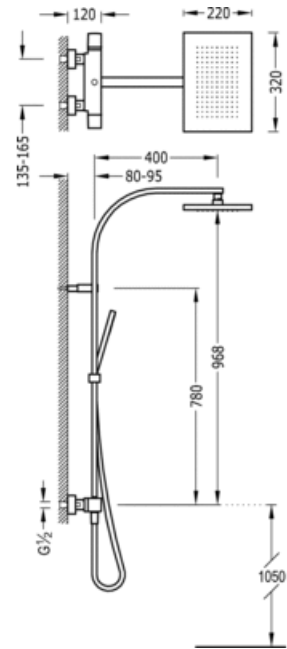

Wall thermostatic shower mixer; · Fixed shower head 320x220 mm. with ball joint.  
 Brass · Antilime hand shower · Hand shower hose · Diverter integrated in  
 the flow control: black matt finish

Shower  
 Thermostatic  
 Handle  
 Surface