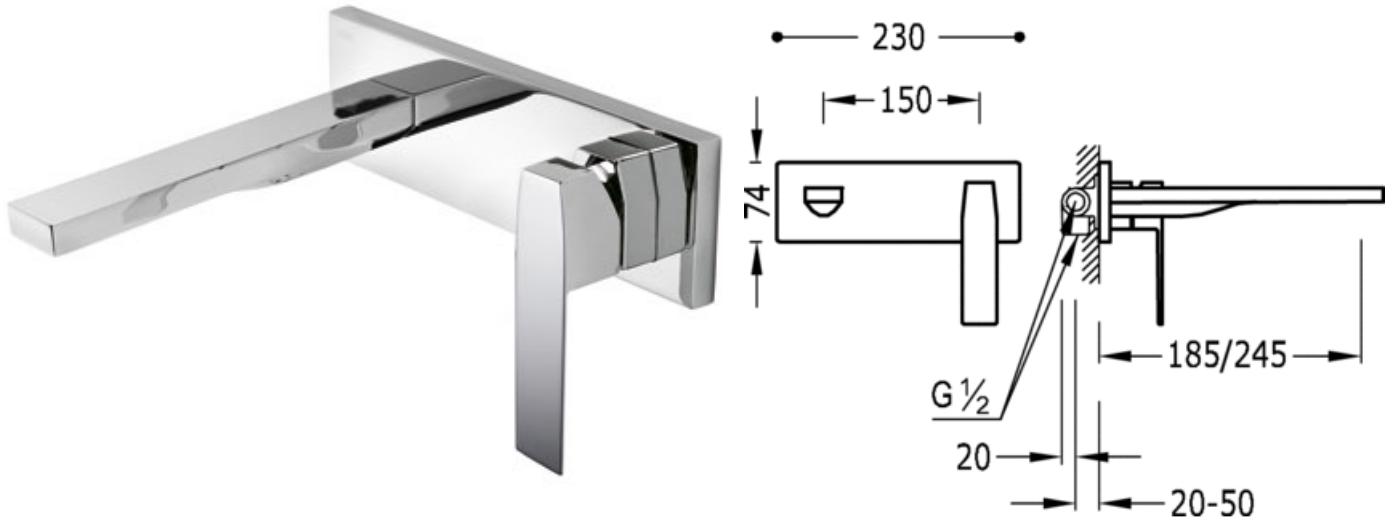

Single lever wall washbasin mixer; Built-in body is included and indivisible.
Spout 185 mm: chrome finish

Washbasin/kitchen
Mixer
Lever
Aerator
Built-in

CRO 20220003