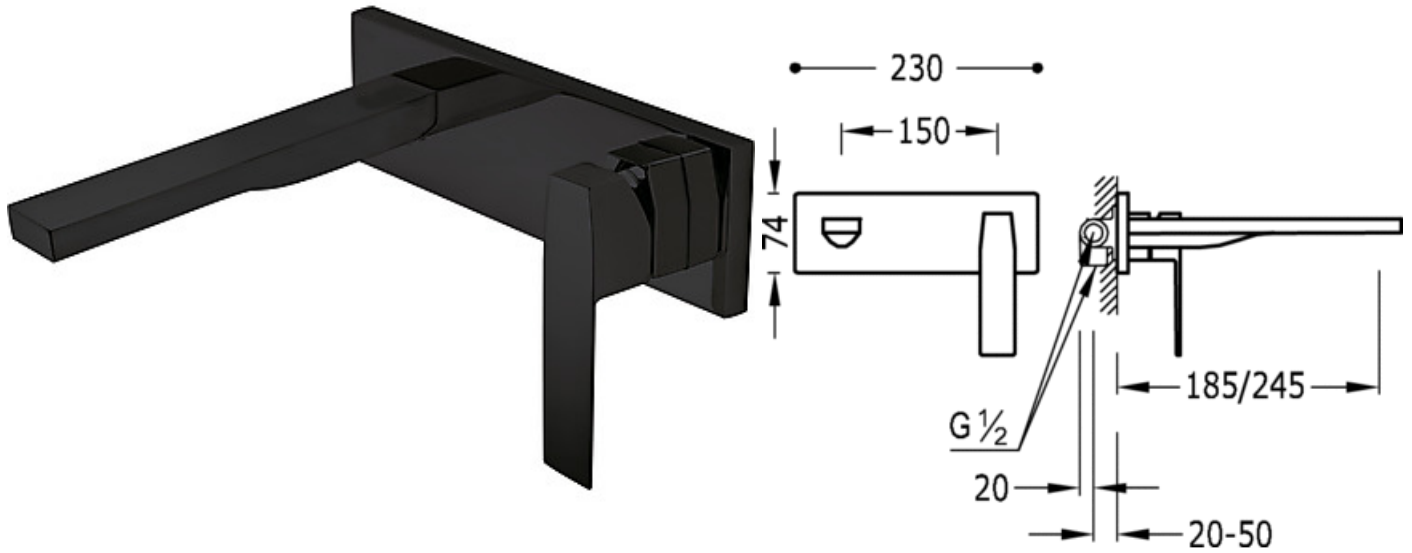

Single lever wall washbasin mixer; Built-in body is included and indivisible.
Spout 185 mm: black matt finish, lever

Washbasin/kitchen
Mixer
Lever
Aerator
Built-in

	ACE	20220003AC
	NMT	20220003NM
	BMT	20220003BM