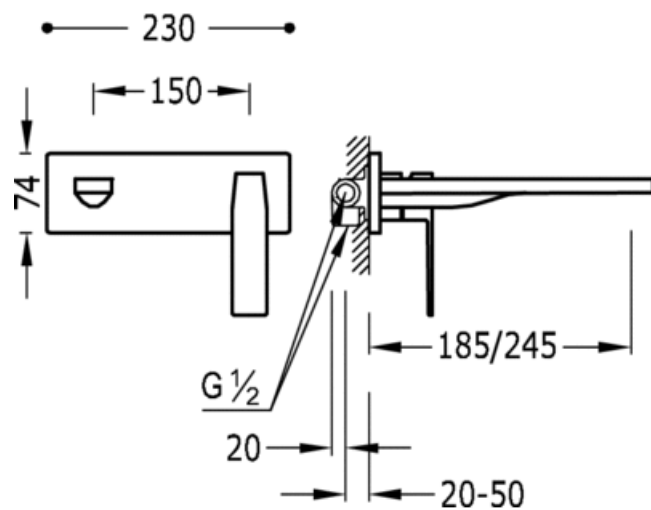

Single lever wall washbasin mixer; Built-in body is included and indivisible.
Spout 245 mm: chrome finish

Washbasin/kitchen
Mixer
Lever
Aerator
Built-in

CRO 20220004

ACE 20220004AC