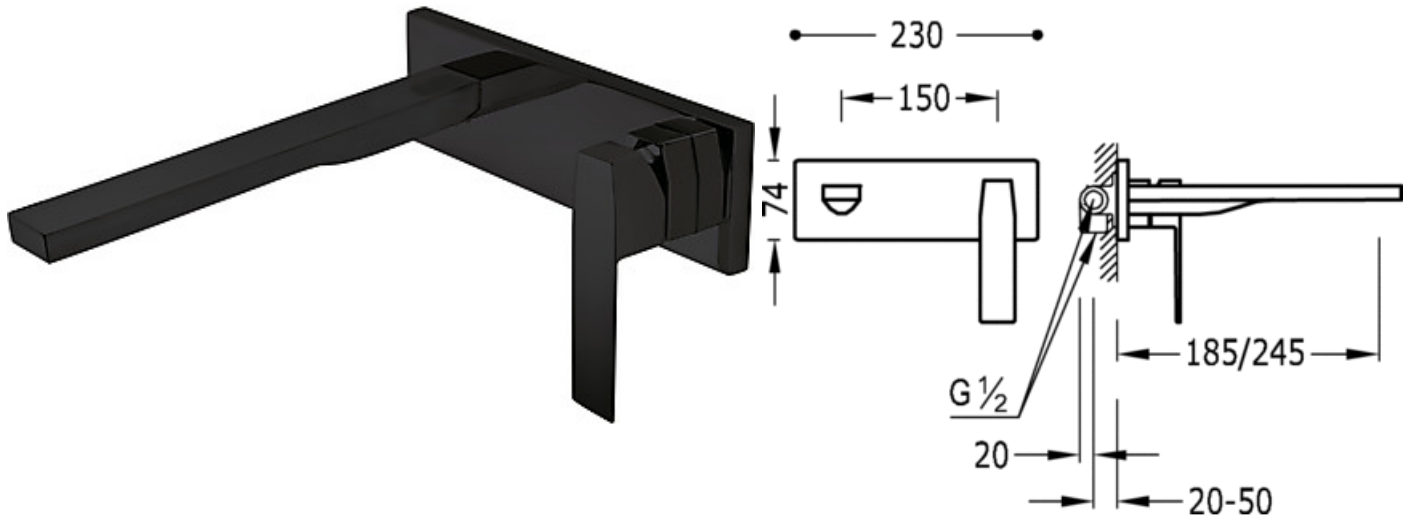

Single lever wall washbasin mixer; Built-in body is included and indivisible.  
Spout 245 mm: black matt finish, lever

Washbasin/kitchen  
Mixer  
Lever  
Aerator  
Built-in

NMT 20220004NM

BMT 20220004BM