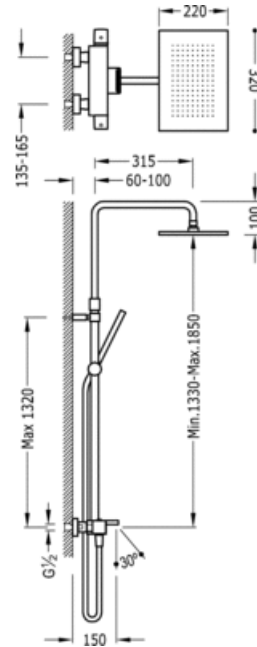

Wall thermostatic bath mixer; · Fixed shower head 320x220 mm. with ball joint.
 Brass (299.632.02).· Antilime hand shower (202.639.01).· Shower hose SATIN
 (91.34.609).· Telescopic bar: chrome finish

Bathtub / shower
 Thermostatic
 Handle
 Cascade
 Surface