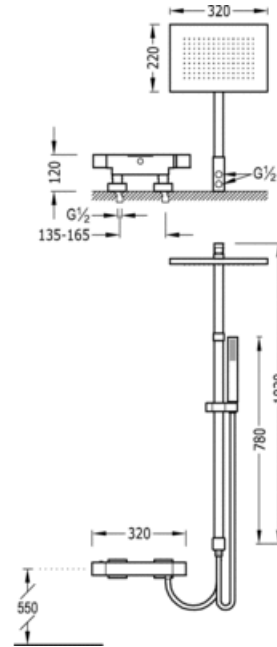

Wall thermostatic bath mixer; · Fixed shower head 320x220 mm. with ball joint.
 Brass (299.632.02).· Antilime hand shower (202.639.01).· Shower hose SATIN
 (91.34.609.15): chrome finish

Bathtub / shower
 Dual control
 Handle
 Surface