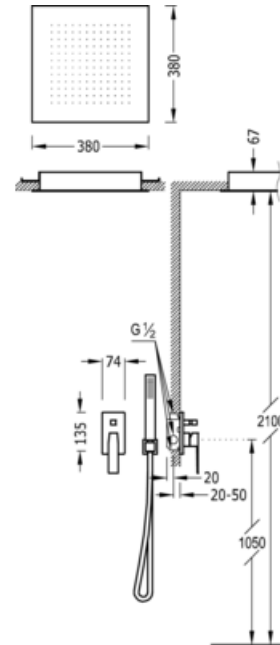

Concealed shower set; with water shut off and flow control.· Built-in body included· Steel shower head 380x380 mm.· Elbow wall.· Antilime hand shower.· Hand shower hose: black matt finish, lever

Shower  
Mixer  
Lever  
Built-in