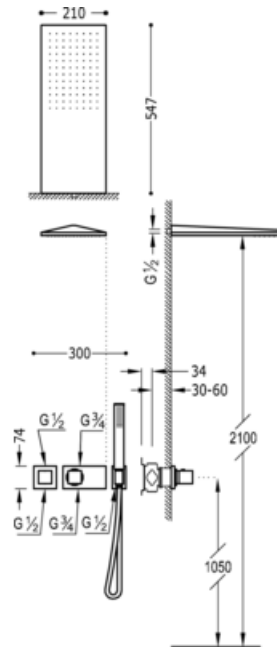

Concealed thermostatic shower kit BLOCK SYSTEM; with water shut off and flow control (2 ways).· Built-in thermostatic body included.· Stainless steel wall shower 210x550 mm. (299.903.02).· Antilime hand shower (202.639.01).· Shower hose SATIN (91.34.609.15): chrome finish, handle

Shower
Thermostatic
Handle
Built-in

CRO 20725202