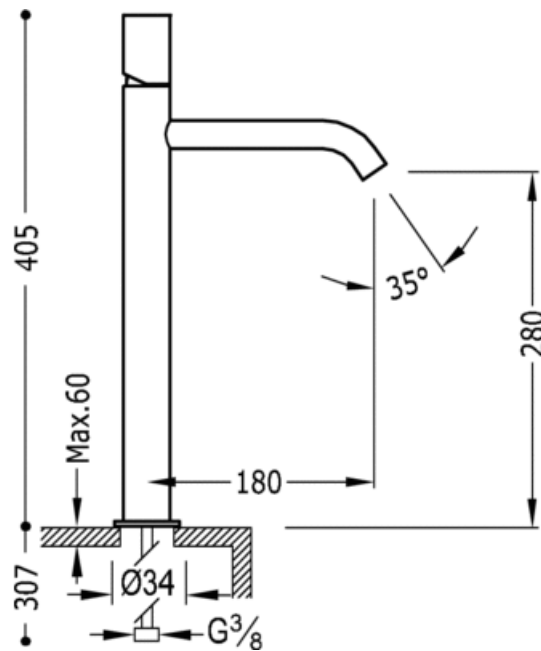

Single lever washbasin mixer; with base extension: chrome finish, handle

Washbasin
Mixer
Handle
Aerator
Surface

CRO 26130801