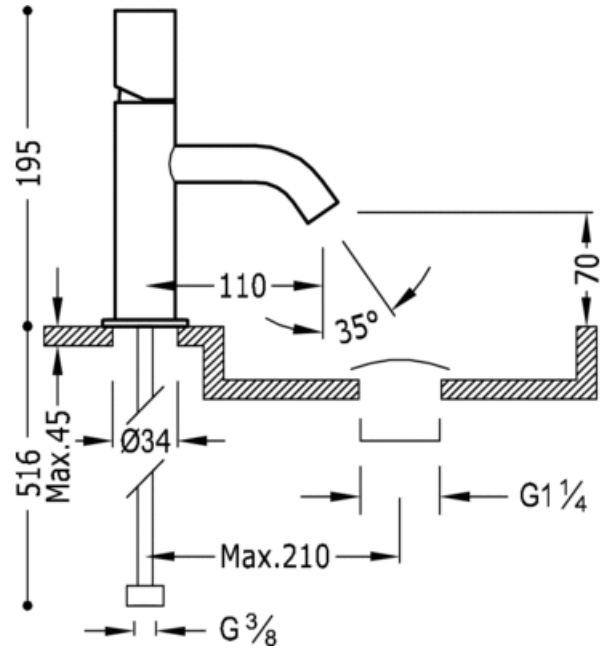

Single lever washbasin mixer: chrome finish, handle

91.07.190.05

Cr

Washbasin
Mixer
Handle
Aerator
Surface

	CRO	26190301
	CRO	26190301D