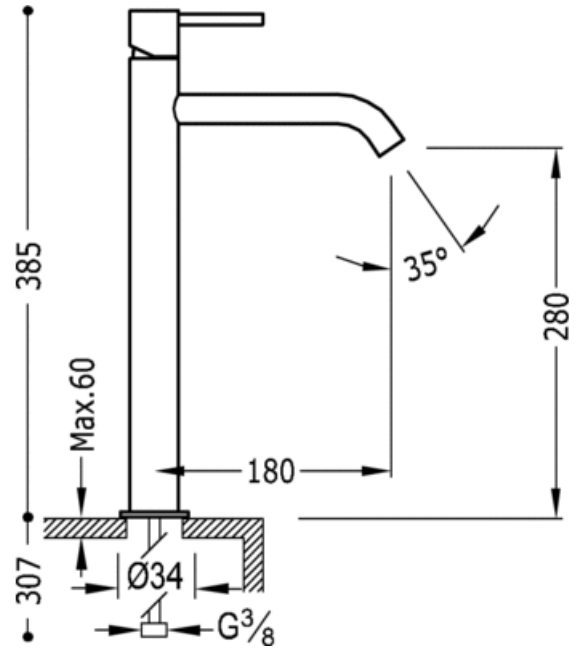

Single lever washbasin mixer; with base extension: chrome finish, lever

Washbasin
Mixer
Lever
Aerator
Surface

CRO 26230801