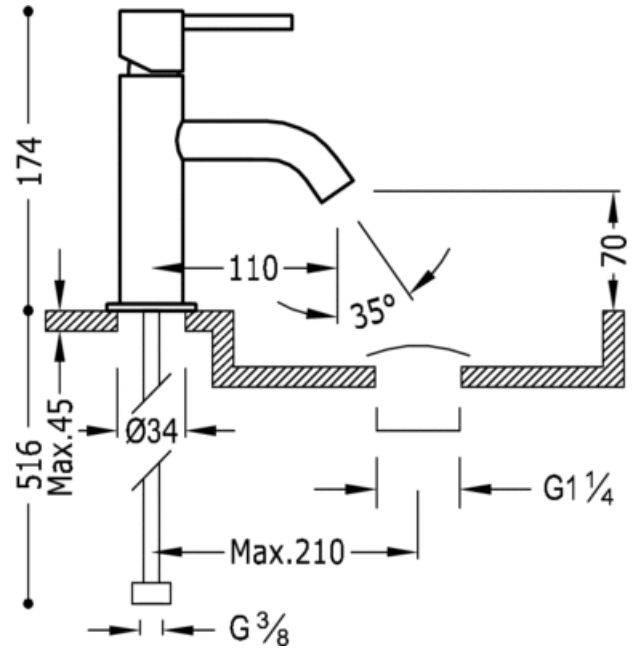

Single lever washbasin mixer: chrome finish, lever

Washbasin
Mixer
Lever
Aerator
Surface

	CRO	26290301
	CRO	26290301D