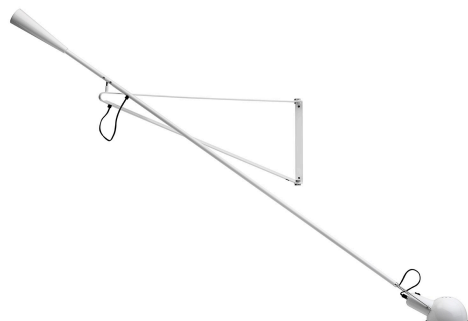

265

by Paolo Rizzato , 1973

Wall lamp providing direct light. Painted steel adjustable arm and reflector. Chrome-plated brass reflector support. Cast iron tapered counterweight. Painted steel wall fixture.

Mounting	Wall
Environment	Indoor
Finish	White, Black
Weight	6 Kg
Light sources available	1 x HSGSA E27 46W 2700K 700lm - RF23158 1 x LED E27 8W 2700K 740lm - RF25323 1 x LED E27 8W 3000K 740lm - RF25317
Emergency	Without
Voltage	220/240
Power	MAX 75
Battery	No
Supply included	Yes
Cord Length	2030 mm
Materials	Steel
Colors	● A0300009 - White ● A0300030 - Black