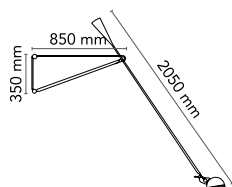

265

by Paolo Rizzato , 1973

Wall lamp providing direct light. Painted steel adjustable arm and reflector. Chrome-plated brass reflector support. Cast iron tapered counterweight. Painted steel wall fixture.

Mounting	Wall
Environment	Indoor
Finish	White, Black
Weight	6 Kg
Light sources available	1 x HSGSA E27 46W 2700K 700lm - RF23158 1 x LED E27 8W 2700K 740lm - RF25323 1 x LED E27 8W 3000K 740lm - RF25317
Emergency	Without
Voltage	220/240
Power	MAX 75
Battery	No
Supply included	Yes
Cord Length	2030 mm
Materials	Steel
Colors	● A0300009 - White ● A0300030 - Black