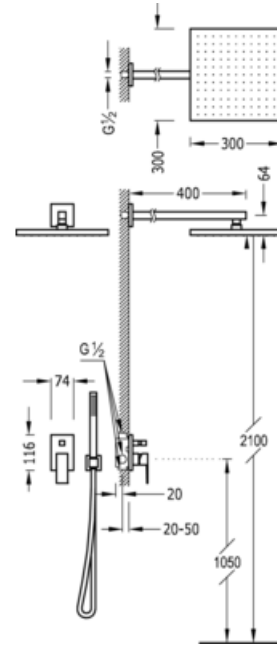

Concealed shower set; with water shut off and flow control.· Built-in body included· Fixed shower head 300x300 mm. with ball joint. Brass.· Elbow wall.· Antilime hand shower.· Hand shower hose: black chrome finish, lever

Shower
Mixer
Lever
Built-in

NCR 606980

BCR 406980