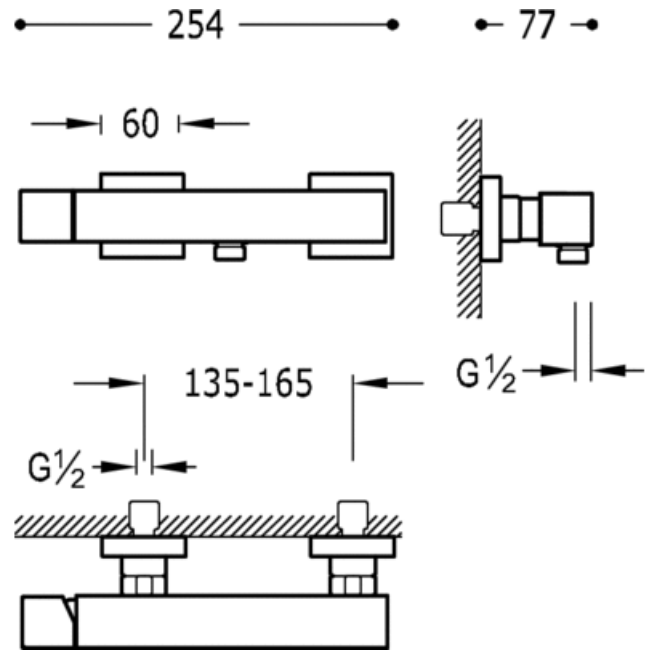

Single lever shower mixer; Anti-limescale hand shower with directable support.
Hand shower hose: black chrome finish

Shower
Mixer
Handle
Surface

NCR 607167

BCR 407167