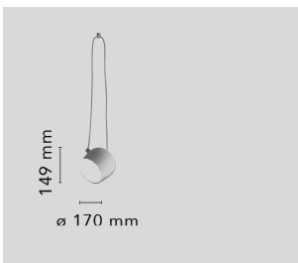

Aim Small

by Ronan & Erwan Bouroullec , 2014

Suspended light fitting. Body in varnished aluminium sheet, shade in photo-etched optical polycarbonate. Internal reflector in photo-etched PC. Directionable body. Powered directly from mains. The LED can be dimmed with a «Triac for Led» dimmer approved by Flos. Flos does not respond in case of wrong electrical connection system installations. The cable has a useful length of 9 metres and thus the lamp can be suspended 3 metres from the ceiling. Multiple rose with capacity to connect up to 5 Aim Small also available.

| | |
|--------------------------------|---|
| Mounting | Pendant |
| Environment | Indoor |
| Finish | Anodized brown, White, Black |
| Weight | 1.9 (x1 AIM SMALL) Kg |
| Light sources available | 1 x MULTICHIP LED 12W 2700K CRI90 950lm |
| Emergency | Without |
| Voltage | 220-240V |
| Power | 12W |
| Battery | No |
| Supply included | Yes |
| Cord Length | 9000/3000 mm |
| Materials | Aluminum, Polycarbonate |
| Colors | <ul style="list-style-type: none"> ● F0095009 - White ● F0095030 - Black ● F0095026 - Anodized brown |