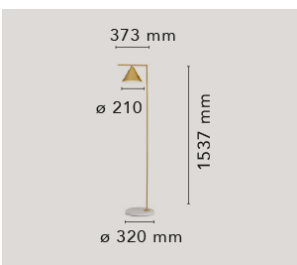

Captain Flint

by Michael Anastassiades , 2015

Floor lamp providing adjustable direct light. Painted steel or brushed brass, stem and metal spinning cone. Opal photoengraved PC diffuser by injection molding. White Carrara or Black Marquina marble base. Power cord length 260 cm, with foot dimmer switch that provide ON-OFF functions and 10-100% light adjustment. Plug-in power supply with interchangeable plugs

Mounting	Floor
Environment	Indoor
Finish	Brushed brass/white marble, Anthracite/black marble
Weight	9 Kg
Light sources available	1 x COB LED 20W Dimmer 2700K CRI93 557lm
Emergency	Without
Power	20W
Battery	No
Supply included	No
Cord Length	2600 mm
Materials	Aluminum, Brass, Marble, Polycarbonate, Steel
Colors	<ul style="list-style-type: none"> F1530059 - Brushed brass/white marble F1530030 - Anthracite/black marble