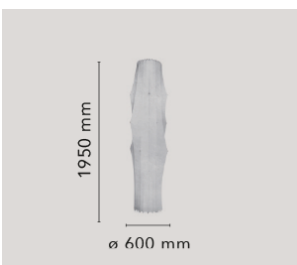

Fantasma

by Tobia Scarpa , 1961

Floor lamp providing diffused light. White powder coated internal steel structure sprayed with a unique "cocoon" resin to create the diffuser which is then protected by a transparent sprayed on finish. On the cable there is the electronic dimmer which allows the regulation of light brightness.

Mounting	Floor
Environment	Indoor
Finish	Cocoon
Weight	10.5 Kg
Light sources available	4 x HSGSA E27 46W 2700K 700lm - RF23158 4 x LED E27 8W 2700K 740lm - RF25323 4 x LED E27 8W 3000K 740lm - RF25317 4 x LED E27 13W 3000K T38 1450lm - RF25535
Emergency	Without
Switching	On the cable there is the electronic dimmer which allows the regulation of light brightness with a dial.
Voltage	230
Power	4x MAX 60W
Battery	No
Supply included	Yes
Materials	Cocoon, Steel
Colors	● F2201009 - Cocoon