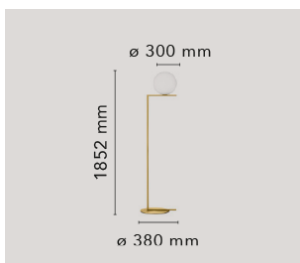

IC Lights Floor 2

by Michael Anastassiades , 2014

Floor lamp providing diffused light. Frame in brass, brushed and transparent varnished or chrome steel. Blown glass opal diffuser. Dimmer on the power chord.

Mounting	Floor
Environment	Indoor
Finish	Brushed brass, Chrome
Weight	10.0 Kg
Light sources available	1 x HSGS E27 205W 3000K Halolux Ceram.Eco 4200lm - RF19973 1 x LED E27 13W 3000K T38 1450lm - RF25535
Emergency	Without
Switching	Dimmer on the power chord
Power	MAX 205W
Battery	No
Supply included	No
Materials	Blown glass, Brass, Steel
Colors	<ul style="list-style-type: none"> F3174057 - Chrome F3174059 - Brushed brass