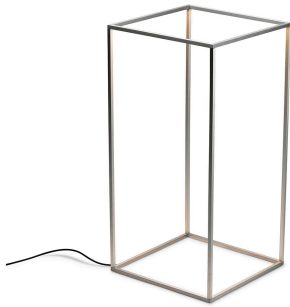

Ipnos

by Nicoletta Rossi and Guido Bianchi , 2014

Floor lamp providing diffused light. Extruded aluminium frame 10x10x1 gratiné and anodized in various finishes. Led on the top edges incorporated in the extrusions and protected by transparent PC diffusers. Driver on plug, dimmable switch on chord.

Mounting	Floor
Environment	Indoor
Finish	Anodized black, Anodized natural, Anodized bronze
Weight	0.8 Kg
Light sources available	196 x TOP LED 15W 2700K CRI85 665lm
Emergency	Without
Power	15W
Battery	No
Supply included	No

Materials Aluminum, Polycarbonate

Colors

- F3120030 - Anodized black
- F3120054 - Anodized natural
- F3120046 - Anodized bronze

Ipnos

by Nicoletta Rossi and Guido Bianchi , 2014

F3125000

Ipnos Top Plate

It's a transparent methacrylate diffuser, designed to be placed on the top of the fitting with the possibility to bear up to 5 kg. The Top Plate is adaptable for Ipnos both indoor and outdoor version.