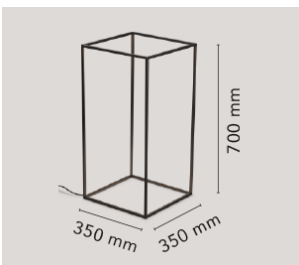

Ipnos

by Nicoletta Rossi and Guido Bianchi , 2014

Floor lamp providing diffused light. Extruded aluminium frame 10x10x1 gratiné and anodized in various finishes. Led on the top edges incorporated in the extrusions and protected by transparent PC diffusers. Driver on plug, dimmable switch on chord.

Materials Aluminum, Polycarbonate

Colors

- F3120030 - Anodized black
- F3120054 - Anodized natural
- F3120046 - Anodized bronze

Ipnos

by Nicoletta Rossi and Guido Bianchi , 2014

F3125000

Ipnos Top Plate

It's a transparent methacrylate diffuser, designed to be placed on the top of the fitting with the possibility to bear up to 5 kg. The Top Plate is adaptable for Ipnos both indoor and outdoor version.