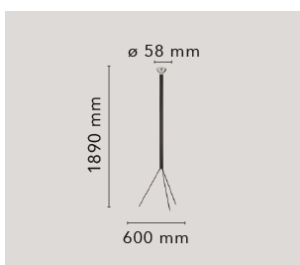

Luminator

by Achille & Pier Giacomo Castiglioni , 1954

Floor lamp providing indirect light. Bulb with reflector. Iron stem with vitrified enamel finish. Painted galvanized metal legs.

Mounting	Floor
Environment	Indoor
Finish	Anthracite
Weight	4.1 Kg
Light sources available	1 x LED E27 8W 2700K R125 750lm - RF25319
Emergency	Without
Switching	Foot switch on cord
Voltage	220/240
Power	MAX 205W
Battery	No
Supply included	Yes
Cord Length	2800 mm
Materials	Metal
Colors	● F3770033 - Anthracite