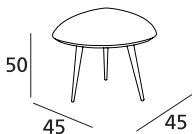

D. 45 H. 50 max 5 kg

Tavolino da 45x45
Coffe table cm 45x45

D. 60 H. 42 max 5 kg