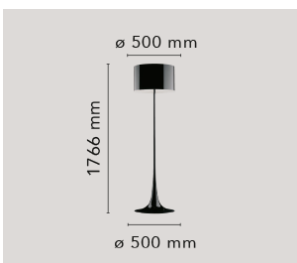

## Spun Light Floor

by Sebastian Wrong , 2003

Floor fixture providing diffused lighting. Spun metal frame and diffuser, die-cast aluminum diffuser support arms and lamp-holder support, painted in the colors indicated below. White, injection-molded polycarbonate diffuser supports. On the cable there is the electronic dimmer which allows the regulation of light brightness.

Mounting	Floor
Environment	Indoor
Finish	Polished aluminum, MUD, Shiny black, Shiny white
Weight	9.3 Kg
Light sources available	1 x HSGS E27 205W 3000K Halolux Ceram.Eco 4200lm - RF19973 1 x LED E27 21W 3000K 2452lm - RF25315
Emergency	Without
Switching	On the cable there is the electronic dimmer which allows the regulation of light brightness with a dial.
Voltage	220/240
Power	MAX 250W
Battery	No
Supply included	Yes
Materials	Aluminum, Glass, Metal
Colors	<ul style="list-style-type: none"> <li>● F6612009 - Shiny white</li> <li>● F6612030 - Shiny black</li> <li>● F6612021 - Mud</li> <li>● F6612050 - Polished aluminium</li> </ul>