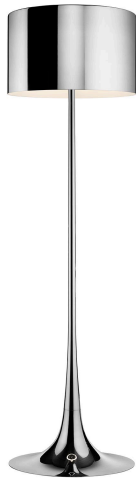

## Spun Light Floor

by Sebastian Wrong , 2003

Floor fixture providing diffused lighting. Spun metal frame and diffuser, die-cast aluminum diffuser support arms and lamp-holder support, painted in the colors indicated below. White, injection-molded polycarbonate diffuser supports. On the cable there is the electronic dimmer which allows the regulation of light brightness.

Mounting	Floor
Environment	Indoor
Finish	Polished aluminum, MUD, Shiny black, Shiny white
Weight	9.3 Kg
Light sources available	1 x HSGS E27 205W 3000K Halolux Ceram.Eco 4200lm - RF19973 1 x LED E27 21W 3000K 2452lm - RF25315
Emergency	Without
Switching	On the cable there is the electronic dimmer which allows the regulation of light brightness with a dial.
Voltage	220/240
Power	MAX 250W
Battery	No
Supply included	Yes
Materials	Aluminum, Glass, Metal
Colors	<ul style="list-style-type: none"> <li>● F6612009 - Shiny white</li> <li>● F6612030 - Shiny black</li> <li>● F6612021 - Mud</li> <li>● F6612050 - Polished aluminium</li> </ul>