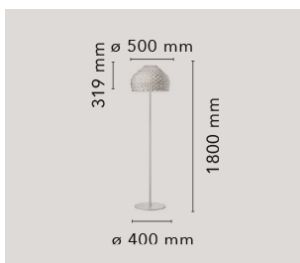

Tatou Floor

by Patricia Urquiola , 2012

Diffused light floor lamp. External diffuser in Polycarbonate. Internal diffuser in injection-printed opal Polycarbonate. Support and base in painted steel.

Mounting	Floor
Environment	Indoor
Finish	White, Black, Ochre-grey
Weight	16.40 Kg
Light sources available	1 x HSGS E27 205W 3000K Halolux Ceram.Eco 4200lm - RF19973 1 x LED E27 21W 3000K 2452lm - RF25315
Emergency	Without
Voltage	230
Power	MAX 205W
Battery	No
Supply included	Yes
Cord Length	1700 mm
Materials	Polycarbonate, Steel
Colors	<ul style="list-style-type: none"> F7764009 - White F7764030 - Black F7764048 - Ochre-grey