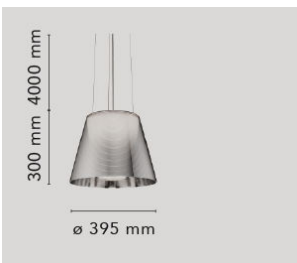

KTribe Suspension 1

by Philippe Starck , 2005

Suspension lamp providing diffused light. PC (polycarbonate) inner diffuser, with opal white finish. Outer diffuser available in finishes: fumée, made in PMMA (polymethylmethacrylate) or silver, made by vacuum aluminum coating on the inner surface. Single support cable. White ceiling rose.

Mounting	Pendant
Environment	Indoor
Finish	Aluminized silver, Fumée
Weight	1 Kg
Light sources available	1 x HSGS G9 33W 2700K Halopin Pro 460lm - RF18863 1 x LED G9 2,3W No Dim 3000K 200lm - RF25320
Emergency	Without
Voltage	220-250V
Power	MAX 75W
Battery	No
Supply included	Yes
Cord Length	4000 mm
Materials	PMMA, Polycarbonate
Colors	● F6256000 - Aluminized silver ● F6256030 - Fumée

Three stainless steel cables, length 3500 mm for suspension of the diffuser assembly.

White ceiling rose.

Mounting	Pendant
Environment	Indoor
Finish	Aluminized bronze, Aluminized silver, Fumée, Transparent
Weight	2.5 Kg
Light sources available	1 x FSMH G24q-3 32W 31-830 3000K 2400lm - RF14444
Emergency	Without
Voltage	220-240V
Power	32W
Battery	No
Supply included	Yes
Cord Length	3500 mm
Materials	PMMA, Polycarbonate
Colors	<ul style="list-style-type: none"> F6254000A - Transparent F6254000 - Aluminized silver F6254046 - Aluminized bronze F6254030 - Fumée

Three stainless steel cables, length 4000 mm for suspension of the diffuser assembly.

White ceiling rose.

Mounting	Pendant
Environment	Indoor
Finish	Aluminized bronze, Aluminized silver, Fumée, Transparent
Weight	2.5 Kg
Light sources available	1 x HSGS E27 150W 2900K 2870lm - RF20358 1 x LED E27 21W 3000K 2452lm - RF25315
Emergency	Without
Voltage	220-250V
Power	MAX 150W
Battery	No
Supply included	Yes
Cord Length	4000 mm
Materials	PMMA, Polycarbonate
Colors	<ul style="list-style-type: none"> F6257046 - Aluminized bronze F6257000 - Aluminized silver F6257000A - Transparent F6257030 - Fumée