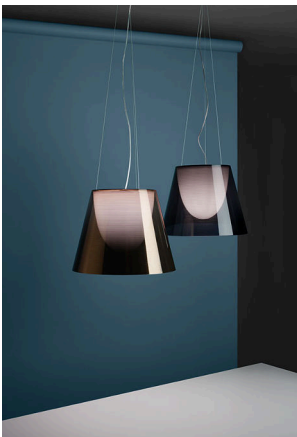

KTribe Suspension 1

by Philippe Starck , 2005

Suspension lamp providing diffused light. PC (polycarbonate) inner diffuser, with opal white finish. Outer diffuser available in finishes: fumée, made in PMMA (polymethylmethacrylate) or silver, made by vacuum aluminum coating on the inner surface. Single support cable. White ceiling rose.

KTribe Suspension 2 Eco

by Philippe Starck , 2005

Suspension lamp providing diffused light. PC (polycarbonate) inner diffuser, with opal white finish. Outer diffusers in transparent or fumée PMMA (polymethylmethacrylate), and silver or bronze on the inner surface, by vacuum aluminum coating.

Three stainless steel cables, length 3500 mm for suspension of the diffuser assembly.

White ceiling rose.

Mounting	Pendant
Environment	Indoor
Finish	Aluminized bronze, Aluminized silver, Fumée, Transparent
Weight	2.5 Kg
Light sources available	1 x FSMH G24q-3 32W 31-830 3000K 2400lm - RF14444
Emergency	Without
Voltage	220-240V
Power	32W
Battery	No
Supply included	Yes
Cord Length	3500 mm
Materials	PMMA, Polycarbonate
Colors	<ul style="list-style-type: none"> F6254000A - Transparent F6254000 - Aluminized silver F6254046 - Aluminized bronze F6254030 - Fumée

KTribe Suspension 2

by Philippe Starck , 2005

Suspension lamp providing diffused light. PC (polycarbonate) inner diffuser, with opal white finish. Outer diffusers in transparent or fumée PMMA (polymethylmethacrylate), and silver or bronze on the inner surface, by vacuum aluminum coating.