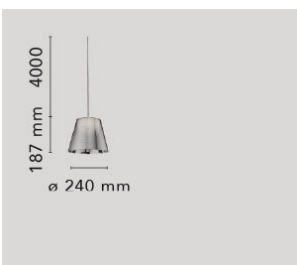

KTribe Suspension 1

by Philippe Starck , 2005

Suspension lamp providing diffused light. PC (polycarbonate) inner diffuser, with opal white finish. Outer diffuser available in finishes: fumée, made in PMMA (polymethylmethacrylate) or silver, made by vacuum aluminum coating on the inner surface. Single support cable. White ceiling rose.

Mounting	Pendant
Environment	Indoor
Finish	Aluminized silver, Fumée
Weight	1 Kg
Light sources available	1 x HSGS G9 33W 2700K Halopin Pro 460lm - RF18863 1 x LED G9 2,3W No Dim 3000K 200lm - RF25320
Emergency	Without
Voltage	220-250V
Power	MAX 75W
Battery	No
Supply included	Yes
Cord Length	4000 mm
Materials	PMMA, Polycarbonate
Colors	● F6256000 - Aluminized silver ● F6256030 - Fumée

Three stainless steel cables, length 3500 mm for suspension of the diffuser assembly.

White ceiling rose.

Mounting	Pendant
Environment	Indoor
Finish	Aluminized bronze, Aluminized silver, Fumée, Transparent
Weight	2.5 Kg
Light sources available	1 x FSMH G24q-3 32W 31-830 3000K 2400lm - RF14444
Emergency	Without
Voltage	220-240V
Power	32W
Battery	No
Supply included	Yes
Cord Length	3500 mm
Materials	PMMA, Polycarbonate
Colors	<ul style="list-style-type: none"> F6254000A - Transparent F6254000 - Aluminized silver F6254046 - Aluminized bronze F6254030 - Fumée

Three stainless steel cables, length 4000 mm for suspension of the diffuser assembly.

White ceiling rose.

Mounting	Pendant
Environment	Indoor
Finish	Aluminized bronze, Aluminized silver, Fumée, Transparent
Weight	2.5 Kg
Light sources available	1 x HSGS E27 150W 2900K 2870lm - RF20358 1 x LED E27 21W 3000K 2452lm - RF25315
Emergency	Without
Voltage	220-250V
Power	MAX 150W
Battery	No
Supply included	Yes
Cord Length	4000 mm
Materials	PMMA, Polycarbonate
Colors	<ul style="list-style-type: none"> F6257046 - Aluminized bronze F6257000 - Aluminized silver F6257000A - Transparent F6257030 - Fumée