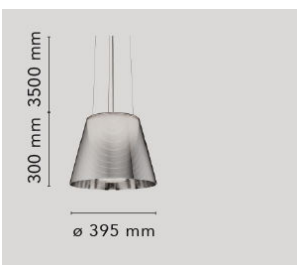

KTribe Suspension 1

by Philippe Starck , 2005

Suspension lamp providing diffused light. PC (polycarbonate) inner diffuser, with opal white finish. Outer diffuser available in finishes: fumée, made in PMMA (polymethylmethacrylate) or silver, made by vacuum aluminum coating on the inner surface. Single support cable. White ceiling rose.

Mounting	Pendant
Environment	Indoor
Finish	Aluminized silver, Fumée
Weight	1 Kg
Light sources available	1 x HSGS G9 33W 2700K Halopin Pro 460lm - RF18863 1 x LED G9 2,3W No Dim 3000K 200lm - RF25320
Emergency	Without
Voltage	220-250V
Power	MAX 75W
Battery	No
Supply included	Yes
Cord Length	4000 mm
Materials	PMMA, Polycarbonate
Colors	● F6256000 - Aluminized silver ● F6256030 - Fumée

Three stainless steel cables, length 3500 mm for suspension of the diffuser assembly.

White ceiling rose.

Mounting	Pendant
Environment	Indoor
Finish	Aluminized bronze, Aluminized silver, Fumée, Transparent
Weight	2.5 Kg
Light sources available	1 x FSMH G24q-3 32W 31-830 3000K 2400lm - RF14444
Emergency	Without
Voltage	220-240V
Power	32W
Battery	No
Supply included	Yes
Cord Length	3500 mm
Materials	PMMA, Polycarbonate
Colors	<ul style="list-style-type: none"> F6254000A - Transparent F6254000 - Aluminized silver F6254046 - Aluminized bronze F6254030 - Fumée

Three stainless steel cables, length 4000 mm for suspension of the diffuser assembly.

White ceiling rose.

Mounting	Pendant
Environment	Indoor
Finish	Aluminized bronze, Aluminized silver, Fumée, Transparent
Weight	2.5 Kg
Light sources available	1 x HSGS E27 150W 2900K 2870lm - RF20358 1 x LED E27 21W 3000K 2452lm - RF25315
Emergency	Without
Voltage	220-250V
Power	MAX 150W
Battery	No
Supply included	Yes
Cord Length	4000 mm
Materials	PMMA, Polycarbonate
Colors	<ul style="list-style-type: none"> F6257046 - Aluminized bronze F6257000 - Aluminized silver F6257000A - Transparent F6257030 - Fumée