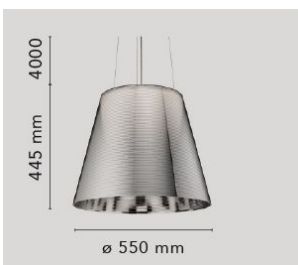

Mounting	Pendant
Environment	Indoor
Finish	Aluminized bronze, Aluminized silver, Fumée, Transparent
Weight	4.5 Kg
Light sources available	1 x HSGS E27 205W 3000K Halolux Ceram.Eco 4200lm - RF19973 1 x LED E27 21W 3000K 2452lm - RF25315
Emergency	Without
Voltage	220-250V
Power	MAX 250W
Battery	No
Supply included	Yes
Cord Length	4000 mm
Materials	PMMA, Polycarbonate
Colors	 F6258000 - Aluminized silver F6258000A - Transparent F6258046 - Aluminized bronze F6258030 - Fumée