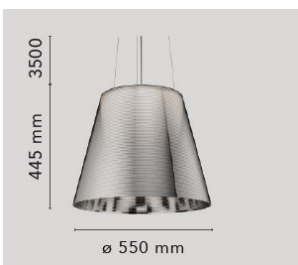

Mounting	Pendant
Environment	Indoor
Finish	Aluminized bronze, Aluminized silver, Fumée, Transparent
Weight	4.5 Kg
Light sources available	1 x FSMH G24q-4 42W 31-830 3000K 3200lm - RF14594
Emergency	Without
Voltage	220-240V
Power	42W
Battery	No
Supply included	Yes
Cord Length	3500 mm
Materials	PMMA, Polycarbonate
Colors	 F6259000A - Transparent F6259000 - Aluminized silver F6259046 - Aluminized bronze F6259030 - Fumée