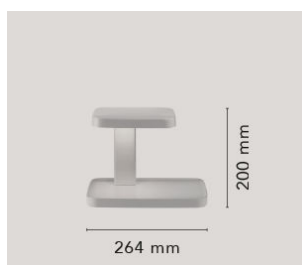

Piani

by Ronan & Erwan Bouroullec , 2011

Table lamp providing direct light. Injection printed lamp body in ABS. Dissipater in polished pressofused aluminium. Diffuser in injection printed optical PMMA. Electronic transformer on plug. The ON/OFF functions are provided by means of a switch on the cable. Power cable of useful length 160 cm.

Mounting	Table
Environment	Indoor
Finish	White, Green, Black, Red
Weight	1.7 Kg
Light sources available	14 x TOP LED 5W 2700K total CRI90 112lm
Emergency	Without
Voltage	100-240/24V
Power	5W
Battery	No
Supply included	Yes

Materials ABS, Aluminum, PMMA

Colors	<ul style="list-style-type: none"> F5830039 - Dark Green F5830009 - White F5830030 - Black F5830035 - Red
--------	--

Piani Big

by Ronan & Erwan Bouroullec , 2013

Table lamp with direct light. The shelf, stem and head are in American Oak or in basaltina stone. The diffuser is in double satinized methacrylate with silk-screen printing on the inside. The power cable is 2.5 metres long. The power supply is on a plug with interchangeable sockets.

Mounting	Table
Environment	Indoor
Finish	Stone, Wood
Weight	3,4 (wood) 9,4 (stone) Kg
Light sources available	28 x LED 6W 2700K total CRI90 420lm
Emergency	Without
Voltage	100-240/24V
Power	6W
Battery	No
Supply included	Yes
Cord Length	2500 mm
Materials	American Oak, Basaltina stone, Methacrylate
Colors	<ul style="list-style-type: none"> F5835068 - Wood F5835087 - Stone