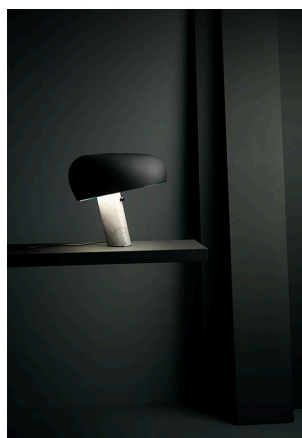

Snoopy 50th Limited Edition

by Achille & Pier Giacomo Castiglioni , 1967

Table lamp giving direct light with matt black embossing powder finishing reflector and white marble base. It was designed by Achille and Pier Giacomo Castiglioni in 1967.

Mounting	Table
Environment	Indoor
Finish	Black
Weight	7.9 Kg
Light sources available	1 x HSGS E27 105W 2700K 1980lm - RF19769 1 x LED E27 8W 2700K 740lm - RF25323 1 x LED E27 8W 3000K 740lm - RF25317
Emergency	Without
Switching	ON-OFF dimmer with sensor located on marble base
Voltage	220-250V
Power	MAX 150W
Battery	No
Supply included	No
Materials	Marble, Metal
Colors	● F6381030 - Black