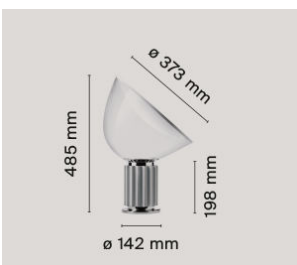

Taccia

by Achille & Pier Giacomo Castiglioni , 1962

Table lamp providing indirect and reflected light. Reflector in painted aluminium, gloss white on the outside and matt white on the inside.. Directionable diffuser in transparent mouth-blown glass. Body in matt black. silver anodized or bronze anodized aluminium. Base in nickel-plated metal. Electric cable of useful length 220 cm, with dimmer switch for ON/OFF and adjustment of the light flow between 10-100%. Plug-in power supply with interchangeable plugs.

Cord Length	2200 mm
Materials	Aluminum, Glass

Colors	<ul style="list-style-type: none">  F6602004 - Anodized silver  F6602030 - Black  F6602046 - Anodized bronze
--------	---

Taccia (PMMA)

by Achille & Pier Giacomo Castiglioni , 1962

Table lamp providing indirect and reflected light. Reflector in painted aluminium, gloss white on the outside and matt white on the inside. Directionable diffuser in transparent PMMA. Body in matt black or naturally anodized extruded aluminium. Base in nickel-plated metal. Electric cable of useful length 220 cm, with dimmer switch for ON/OFF and adjustment of the light flow between 10-100%. Plug-in power supply with interchangeable plugs.

Taccia Small

by Achille & Pier Giacomo Castiglioni , 1962

Table lamp providing indirect and reflected light. Reflector in painted aluminium, gloss white on the outside and matt white on the inside. Directionable diffuser in transparent blown glass. Body in matt black or naturally anodized extruded aluminium. Base in nickel-plated ABS+PC. Electric cable of useful length 190 cm, with dimmer switch for ON/OFF and adjustment of the light flow between 10-100%. Plug-in power supply with interchangeable plugs.