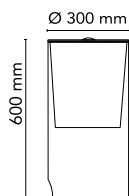

Aoy

by Achille Castiglioni , 1975

Table lamp providing diffused light. Clear glass cylindrical lamp body. White opaline glass diffuser and reflector.

Mounting	Table
Environment	Indoor
Finish	Opal glass
Weight	12.1 Kg
Light sources available	1 x LED E27 8W 2700K 525lm - RF25570 + 1 x 70W E27 HSGS - RF20405 1 x LED E27 8W 2700K 740lm - RF25323 1 x LED E27 8W 3000K 740lm - RF25317
Emergency	Without
Switching	ON/OFF Switch for each lamp on power cord
Voltage	230
Power	1x MAX 100W + 1x MAX 70W
Battery	No
Supply included	Yes
Cord Length	2350 mm
Materials	Glass
Colors	F0200071 - Opal glass