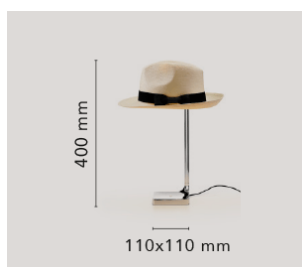

## Chapo

by Philippe Starck , 2014

Table lamp providing direct light. Aluminium structure with photo-etched diffuser. Optical switch sensor on the base that provide 3-step dimming function. A USB charger 5VDC 1,5A socket on the base enables you to recharge the most common smartphones and tablets (max 1,5A)

Mounting	Table
Environment	Indoor
Finish	Chrome
Weight	0.9 Kg
Light sources available	1 x COB LED 8W Dimmer 2700K total CRI93 278lm
Emergency	Without
Switching	dimmer
Power	8W
Battery	No
Supply included	Yes
Materials	Aluminum, PMMA
Colors	 F1690057 - Chrome