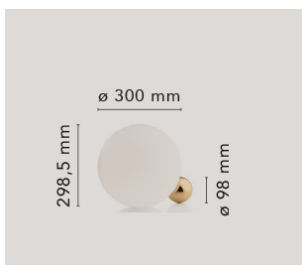

## Copycat

by Michael Anastassiades , 2015

Table lighting fixture comprising an aluminium sphere machined from solid and then gold-coated with 24 K gold. Blown glass opal diffuser. LED light source with dimmer switch on the power cable.

Finish	Polished aluminum, black nickel, Copper, Electroplating 24 Karat gold
Weight	3.6 Kg
Light sources available	1 x COB LED 16W Dimmer 2700K total CRI83 900lm
Emergency	Without
Switching	Dimmer switch on the power cable
Voltage	100/240
Power	16W
Battery	No
Supply included	Yes

Materials Aluminum, Blown glass

Colors	<ul style="list-style-type: none"> <li><span style="display: inline-block; width: 10px; height: 10px; background-color: #D4AF37; border-radius: 50%; margin-right: 5px;"></span> F1952044 - Electroplating 24 Karat gold</li> <li><span style="display: inline-block; width: 10px; height: 10px; background-color: #C85130; border-radius: 50%; margin-right: 5px;"></span> F1952015 - Copper</li> <li><span style="display: inline-block; width: 10px; height: 10px; background-color: #333333; border-radius: 50%; margin-right: 5px;"></span> F1952030 - black nickel</li> <li><span style="display: inline-block; width: 10px; height: 10px; background-color: #CCCCCC; border-radius: 50%; margin-right: 5px;"></span> F1952050 - Polished aluminium</li> </ul>
--------	--