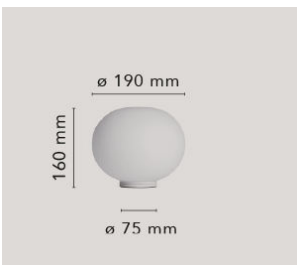

Mounting	Table
Environment	Indoor
Finish	White
Weight	1 Kg
Light sources available	1 x LED E14 8W No Dim. 3000K T28 800lm - RF25467
Emergency	Without
Voltage	220-240V
Power	MAX 60W
Battery	No
Supply included	Yes
Cord Length	1900 mm
Materials	Aluminum, Blown glass, Plastic
Colors	● F3331009 - White