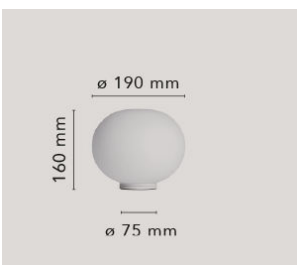

Mounting	Table
Environment	Indoor
Finish	White
Weight	1 Kg
Light sources available	1 x HSGS E14 60W 2800K Halolux T. 820lm - RF19781
Emergency	Without
Switching	On the cable there is the electronic dimmer which allows the regulation of light brightness with a dial.
Voltage	220-240V
Power	MAX 60W
Battery	No
Supply included	Yes
Cord Length	1900 mm
Materials	Aluminum, Blown glass, Plastic
Colors	● F3330009 - White