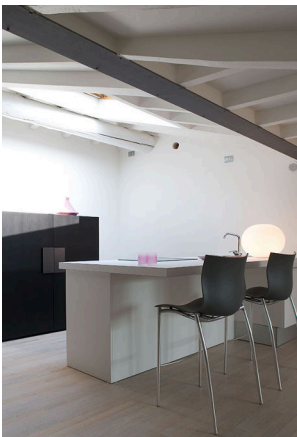

Glo-Ball Basic 2

by Jasper Morrison , 1998

Table/desk lamp providing diffused light. Diffuser consisting of an externally acidetched, hand blown, flashed opaline glass and a die-cast aluminum threaded ring nut with alodine plating finish. 30% fiberglass reinforced injection-molded polyamide base. Gray painted, die-cast aluminum diffuser support. On the cable there is the electronic dimmer which allows the regulation of light brightness.

Mounting	Table
Environment	Indoor
Finish	White
Weight	5.3 Kg
Light sources available	1 x HSGS E27 205W 3000K Halolux Ceram.Eco 4200lm - RF19973
Emergency	Without
Switching	On the cable there is the electronic dimmer which allows the regulation of light brightness with a dial.
Voltage	230
Power	MAX 250W
Battery	No
Supply included	Yes
Cord Length	1900 mm
Materials	Aluminum, Blown glass, Plastic
Colors	● F3026000 - White

Glo-Ball Basic 1

by Jasper Morrison , 1998

Table/desk lamp providing diffused light. Diffuser consisting of an externally acidetched, hand blown, flashed opaline glass and a die-cast aluminum threaded ring nut with alodine plating finish. 30% fiberglass reinforced injection-molded polyamide base. Gray painted, die-cast aluminum diffuser support. On the cable there is the electronic dimmer which allows the regulation of light brightness.

Glo-Ball Basic Zero Dimmer

by Jasper Morrison & Jorge Herrera , 2009

Table/desk lamp providing diffused light. Diffuser consisting of an externally acidetched, hand blown, flashed opaline glass and a die-cast aluminum threaded ring nut with alodine plating finish. 30% fiberglass reinforced injection-molded polyamide base. Gray painted, die-cast aluminum diffuser support. On the cable there is the electronic dimmer which allows the regulation of light brightness.