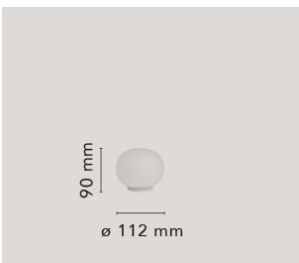

Mini Glo-Ball Table

by Jasper Morrison , 2003

Table/desk lamp providing diffused light. Diffuser consisting of an externally acidetched, hand blown, flashed opaline glass and an injection-molded, white PBT (polybutylenterephthalate) threaded ring nut. Injection-molded, white PBT (polybutylenterephthalate) cover, base/ lamp-holder support.

Mounting	Table
Environment	Indoor
Finish	White
Weight	0.4 Kg
Light sources available	1 x HSGS G9 20W 2700K Halopin Pro 200lm - RF19264 1 x LED G9 2,3W No Dim 3000K 200lm - RF25320
Emergency	Without
Switching	ON-OFF switch fitted on cord
Voltage	220-240V
Power	MAX 25W
Battery	No
Supply included	Yes
Cord Length	1500 mm
Materials	Glass
Colors	● F4191009 - White