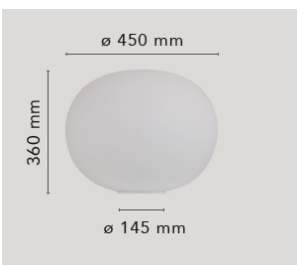

Glo-Ball Basic 2

by Jasper Morrison , 1998

Table/desk lamp providing diffused light. Diffuser consisting of an externally acidetched, hand blown, flashed opaline glass and a die-cast aluminum threaded ring nut with alodine plating finish. 30% fiberglass reinforced injection-molded polyamide base. Gray painted, die-cast aluminum diffuser support. On the cable there is the electronic dimmer which allows the regulation of light brightness.

Mounting	Table
Environment	Indoor
Finish	White
Weight	5.3 Kg
Light sources available	1 x HSGS E27 205W 3000K Halolux Ceram.Eco 4200lm - RF19973
Emergency	Without
Switching	On the cable there is the electronic dimmer which allows the regulation of light brightness with a dial.
Voltage	230
Power	MAX 250W
Battery	No
Supply included	Yes
Cord Length	1900 mm
Materials	Aluminum, Blown glass, Plastic
Colors	● F3026000 - White

Glo-Ball Basic 1

by Jasper Morrison , 1998

Table/desk lamp providing diffused light. Diffuser consisting of an externally acidetched, hand blown, flashed opaline glass and a die-cast aluminum threaded ring nut with alodine plating finish. 30% fiberglass reinforced injection-molded polyamide base. Gray painted, die-cast aluminum diffuser support. On the cable there is the electronic dimmer which allows the regulation of light brightness.

Mounting	Table
Environment	Indoor
Finish	White
Weight	2.6 Kg
Light sources available	1 x HSGS E27 150W 2900K 2870lm - RF20358
Emergency	Without
Switching	On the cable there is the electronic dimmer which allows the regulation of light brightness with a dial.
Voltage	220-240V
Power	MAX 150W
Battery	No
Supply included	Yes
Cord Length	1900 mm
Materials	Aluminum, Blown glass, Plastic
Colors	● F3021000 - White