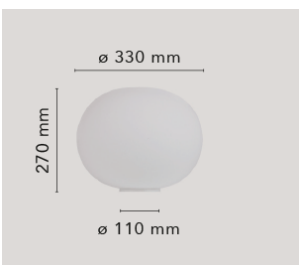

Glo-Ball Basic 2

by Jasper Morrison , 1998

Table/desk lamp providing diffused light. Diffuser consisting of an externally acidetched, hand blown, flashed opaline glass and a die-cast aluminum threaded ring nut with alodine plating finish. 30% fiberglass reinforced injection-molded polyamide base. Gray painted, die-cast aluminum diffuser support. On the cable there is the electronic dimmer which allows the regulation of light brightness.

Mounting	Table
Environment	Indoor
Finish	White
Weight	5.3 Kg
Light sources available	1 x HSGS E27 205W 3000K Halolux Ceram.Eco 4200lm - RF19973
Emergency	Without
Switching	On the cable there is the electronic dimmer which allows the regulation of light brightness with a dial.
Voltage	230
Power	MAX 250W
Battery	No
Supply included	Yes
Cord Length	1900 mm
Materials	Aluminum, Blown glass, Plastic
Colors	● F3026000 - White

Glo-Ball Basic 1

by Jasper Morrison , 1998

Table/desk lamp providing diffused light. Diffuser consisting of an externally acidetched, hand blown, flashed opaline glass and a die-cast aluminum threaded ring nut with alodine plating finish. 30% fiberglass reinforced injection-molded polyamide base. Gray painted, die-cast aluminum diffuser support. On the cable there is the electronic dimmer which allows the regulation of light brightness.

Mounting	Table
Environment	Indoor
Finish	White
Weight	2.6 Kg
Light sources available	1 x HSGS E27 150W 2900K 2870lm - RF20358
Emergency	Without
Switching	On the cable there is the electronic dimmer which allows the regulation of light brightness with a dial.
Voltage	220-240V
Power	MAX 150W
Battery	No
Supply included	Yes
Cord Length	1900 mm
Materials	Aluminum, Blown glass, Plastic
Colors	● F3021000 - White