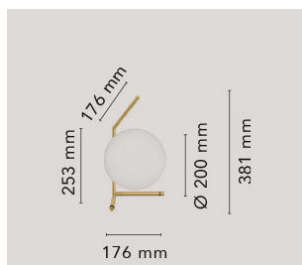

IC Lights Table 1 High

by Michael Anastassiades , 2014

Table lamp providing diffused light. Frame in brass, brushed and transparent varnished or chrome steel. Blown glass opal diffuser. Dimmer on the power chord.

| | |
|-------------------------|---|
| Mounting | Table |
| Environment | Indoor |
| Finish | Brushed brass, Chrome |
| Weight | 1.7 Kg |
| Light sources available | 1 x HSGS E14 60W 2800K Halolux T. 820lm - RF19781 |
| Emergency | Without |
| Switching | Dimmer on the power chord. |
| Power | MAX 60W |
| Battery | No |
| Supply included | No |
| Materials | Blown glass, Brass, Steel |
| Colors | <ul style="list-style-type: none">  F3170057 - Chrome  F3170059 - Brushed brass |

IC Lights Table 1 Low

by Michael Anastassiades , 2014

Table lamp providing diffused light. Frame in brass, brushed and transparent varnished or chrome steel. Blown glass opal diffuser. Dimmer on the power chord.

| | |
|-------------------------|---|
| Mounting | Table |
| Environment | Indoor |
| Finish | Brushed brass, Chrome |
| Weight | 1.6 Kg |
| Light sources available | 1 x HSGS E14 60W 2800K Halolux T. 820lm - RF19781 |
| Emergency | Without |
| Switching | Dimmer on the power chord |
| Voltage | 220-240V |
| Power | MAX 60W |
| Battery | No |
| Supply included | No |
| Materials | Blown glass, Brass, Steel |
| Colors | <ul style="list-style-type: none"> F3171057 - Chrome F3171059 - Brushed brass |