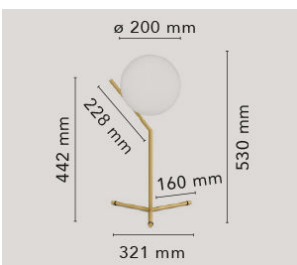

IC Lights Table 1 High

by Michael Anastassiades , 2014

Table lamp providing diffused light. Frame in brass, brushed and transparent varnished or chrome steel. Blown glass opal diffuser. Dimmer on the power chord.

| | |
|-------------------------|---|
| Mounting | Table |
| Environment | Indoor |
| Finish | Brushed brass, Chrome |
| Weight | 1.7 Kg |
| Light sources available | 1 x HSGS E14 60W 2800K Halolux T. 820lm - RF19781 |
| Emergency | Without |
| Switching | Dimmer on the power chord. |
| Power | MAX 60W |
| Battery | No |
| Supply included | No |
| Materials | Blown glass, Brass, Steel |
| Colors | <ul style="list-style-type: none">  F3170057 - Chrome  F3170059 - Brushed brass |

IC Lights Table 1 Low

by Michael Anastassiades , 2014

Table lamp providing diffused light. Frame in brass, brushed and transparent varnished or chrome steel. Blown glass opal diffuser. Dimmer on the power chord.

| | |
|-------------------------|---|
| Mounting | Table |
| Environment | Indoor |
| Finish | Brushed brass, Chrome |
| Weight | 1.6 Kg |
| Light sources available | 1 x HSGS E14 60W 2800K Halolux T. 820lm - RF19781 |
| Emergency | Without |
| Switching | Dimmer on the power chord |
| Voltage | 220-240V |
| Power | MAX 60W |
| Battery | No |
| Supply included | No |
| Materials | Blown glass, Brass, Steel |
| Colors | <ul style="list-style-type: none"> F3171057 - Chrome F3171059 - Brushed brass |