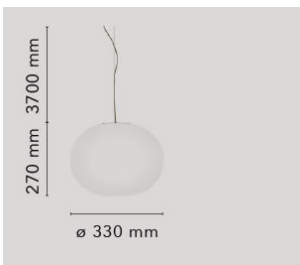

## Glo-Ball Suspension 2

by Jasper Morrison , 1998

Suspension lamp providing diffused light. Diffuser consisting of an externally acid-etched, hand blown, flashed opaline glass. Transparent, injection molded polycarbonate diffuser support. 30% fiberglass reinforced injection-molded polyamide rose; pressed and galvanized ceiling fitting. Steel suspension cable.

Mounting	Pendant
Environment	Indoor
Finish	White
Weight	5.6 Kg
Light sources available	1 x HSGS E27 205W 3000K Halolux Ceram.Eco 4200lm - RF19973 1 x LED E27 21W 3000K 2452lm - RF25315
Emergency	Without
Voltage	220-250V
Power	MAX 250W
Battery	No
Supply included	Yes
Cord Length	3700 mm
Materials	Blown glass, Steel
Colors	● F3010061 - White

## Glo-Ball Suspension 2 Eco

by Jasper Morrison , 1998

Suspension lamp providing diffused light. Diffuser consisting of an externally acid-etched, hand blown, flashed opaline glass. Transparent, injection molded polycarbonate diffuser support. 30% fiberglass reinforced injection-molded polyamide rose; pressed and galvanized ceiling fitting. Steel suspension cable.

## Glo-Ball Suspension 1

by Jasper Morrison , 1998

Suspension lamp providing diffused light. Diffuser consisting of an externally acid-etched, hand blown, flashed opaline glass. Gloss white painted pressed steel diffuser support. 30% fiberglass reinforced injection-molded polyamide rose; pressed and galvanized ceiling fitting. Steel suspension cable.