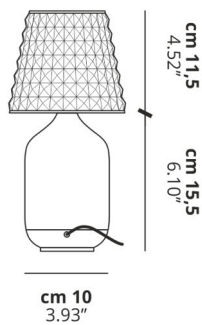

VALENTINA

FEATURES

- Frame:** PMMA
- Diffusor:** PMMA
- Dimmable:** Yes
- Dimmer:** Not Included
- Bulb:** Included

BULB

2700K 1 x 6.5W | 600 lm

CERTIFICATION

SPECIFICATION SHEET

PHOTOMETRIC CURVE