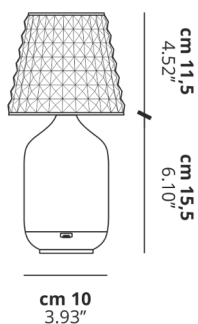

VALENTINA

Cordless

FEATURES

- Frame:** PMMA
- Diffusor:** PMMA
- Dimmable:** Yes
- Dimmer:** Included
- Bulb:** Included

BULB

3300K to 2600K 1 x 3.5W | 450 lm

CERTIFICATION

SPECIFICATION SHEET

PHOTOMETRIC CURVE

None

FRAME	DIFFUSOR	LED COLOUR	CODE
Chrome	Crystal	3300K to 2600K	166007
Gold	Crystal	3300K to 2600K	166008
Polished Black 9005	Crystal	3300K to 2600K	166006
Polished White 9010	Crystal	3300K to 2600K	166005
Rose Gold	Crystal	3300K to 2600K	166009

VALENTINA

FEATURES

- Frame:** PMMA
- Diffusor:** PMMA
- Dimmable:** Yes
- Dimmer:** Not Included
- Bulb:** Included

BULB

2700K 1 x 6.5W | 600 lm

CERTIFICATION

SPECIFICATION SHEET

PHOTOMETRIC CURVE