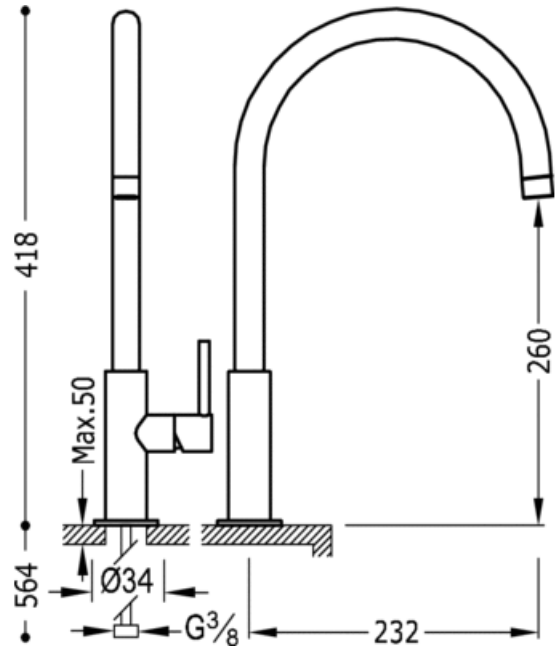

Single lever washbasin mixer: chrome finish, lever

Washbasin
Mixer
Lever
Aerator
Surface

CRO 26290401