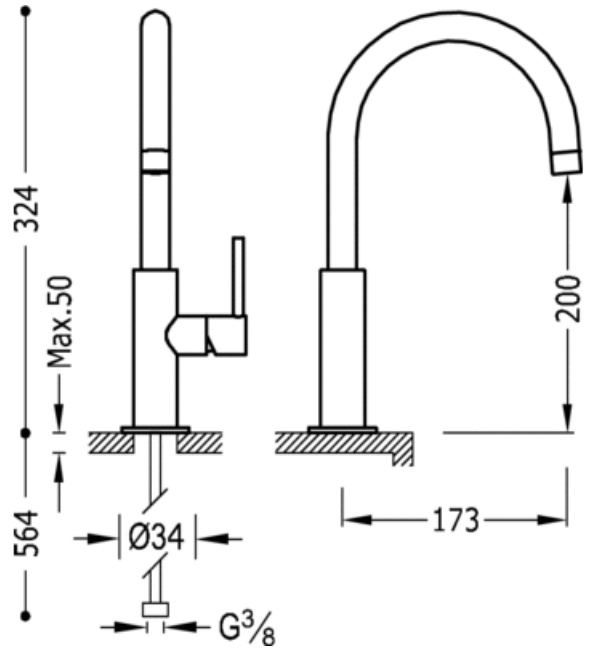

Single lever washbasin mixer: chrome finish, lever

Washbasin
Mixer
Lever
Aerator
Surface

CRO 26290402