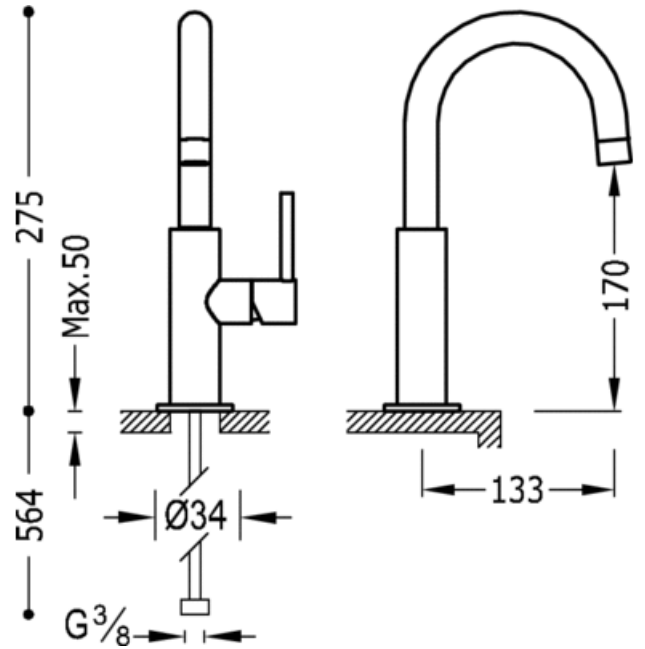

Single lever washbasin mixer: chrome finish, lever

Washbasin
Mixer
Lever
Aerator
Surface

CRO 26290403