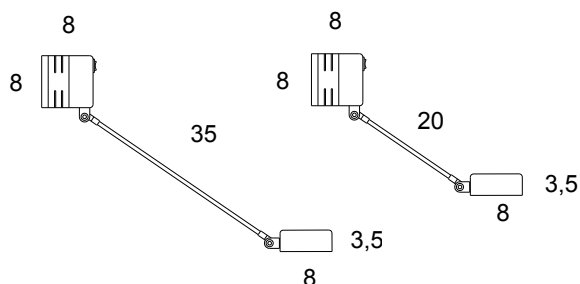

# Daphine Parete

Tommaso Cimini, 1984

Wall fixture in metal with an articulated arm and a diffuser pivoting on 360°. Electronic transformer.

<b>TECHNICAL DATAS</b>	Product Name (code)	<b>Daphine Parete (05 - 06)</b>
	Certificates	<b>CE</b>
	Norms	<b>EN 60-598-1 (CEI 34-21)</b>
	Light sources	<b>MAX 20W 12V - G4 (included)</b>
	Available	<b>230V (Europe) - 120V (USA - Japan) - 240V (UK)</b> <i>(fittings come with appropriate transformer)</i>
	Insulation Class	<b>II</b>
	Protection Class	<b>IP20</b>
	Packaging	<b>0,007m<sup>3</sup> - 0,78Kg</b>

# Daphine Parete LED

Tommaso Cimini - Ettore Cimini, 2013

Wall lamp made of steel with an adjustable, pivoting arm. The head can rotate 360°. Light Source: 4WLED, with an ON/OFF switch.

The maximum energy absorption is 5,3W.

<b>TECHNICAL DATAS</b>	Product Name (code)	<b>Daphine Parete LED (05L - 06L)</b>
	Certificates	
	Norms	<b>EN 60-598-1 (CEI 34-21)</b>
	Light sources	<b>1 x 4W-LED [3000K • 320lm]</b>
	Available	<b>230V (Europe) - 120V (USA - Japan) - 240V (UK)</b> <i>(fittings come with appropriate feeder)</i>
	Insulation Class	<b>II</b>
	Protection Class	<b>IP20</b>
	Packaging	<b>0,007m<sup>3</sup> - 0,72Kg</b>