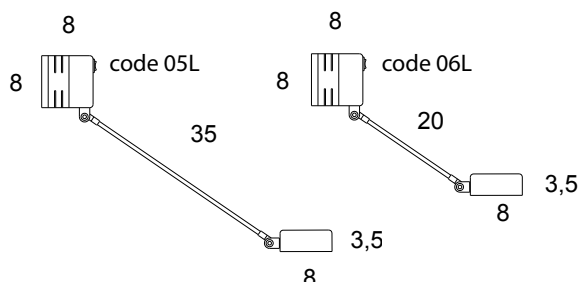

# Daphine Parete

Tommaso Cimini, 1984

Wall fixture in metal with an articulated arm and a diffuser pivoting on 360°. Electronic transformer.

<b>TECHNICAL DATAS</b>	Product Name (code)	<b>Daphine Parete (05 - 06)</b>
	Certificates	<b>CE</b>
	Norms	<b>EN 60-598-1 (CEI 34-21)</b>
	Light sources	<b>MAX 20W 12V - G4 (included)</b>
	Available	<b>230V (Europe) - 120V (USA - Japan) - 240V (UK)</b> <i>(fittings come with appropriate transformer)</i>
	Insulation Class	<b>II</b>
	Protection Class	<b>IP20</b>
	Packaging	<b>0,007m<sup>3</sup> - 0,78Kg</b>

# Daphine Parete LED

Tommaso Cimini - Ettore Cimini, 2013

Wall lamp made of steel with an adjustable, pivoting arm. The head can rotate 360°. Light Source: 4WLED, with an ON/OFF switch.

The maximum energy absorption is 5,3W.

<b>TECHNICAL DATAS</b>	Product Name (code)	<b>Daphine Parete LED (05L - 06L)</b>
	Certificates	
	Norms	<b>EN 60-598-1 (CEI 34-21)</b>
	Light sources	<b>1 x 4W-LED [3000K • 320lm]</b>
	Available	<b>230V (Europe) - 120V (USA - Japan) - 240V (UK)</b> <i>(fittings come with appropriate feeder)</i>
	Insulation Class	<b>II</b>
	Protection Class	<b>IP20</b>
	Packaging	<b>0,007m<sup>3</sup> - 0,72Kg</b>