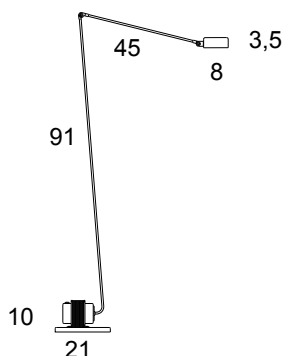

Daphine Terra LED

Tommaso Cimini - Ettore Cimini, 2013

Floor standing lamp of metal with an articulated pivoting arm, the head can rotate 360°. The light source is a 8W-LED controlled by a switch which can be set in ways: on/half light/off or dimmer.

The maximum energy absorption is 11W.

TECHNICAL DATAS	Product Name (code)	Daphine Terra LED (02L)
	Certificates	
	Norms	EN 60-598-1 (CEI 34-21)
	Light sources	1 x 8W-LED [3000K • 840lm]
	Available	230V (Europe) - 120V (USA - Japan) - 240V (UK) <i>(fittings come with appropriate plug feeder)</i>
	Insulation Class	III
	Protection Class	IP20
	Packaging	0,034m³ - 5,15Kg

COLOURS									
	Black Soft-touch	Matt White	Matt Red	Matt Yellow	Matt Orange	Matt Cyan	Matt Green	Metallic Bronze	Brushed Nickel

FAMILY				
	Daphine Classic	Daphine Dimmer	Daphine LED	Daphine Parete Daphine Parete LED
	Daphine Terra Classic	Daphine Terra Dimmer	Daphine Terra LED	Daphinette Daphinette LED