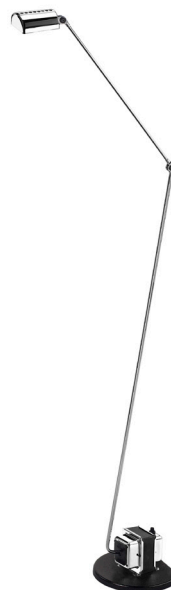

Daphine Terra Classic

Tommaso Cimini, 1977

Floor lamp of metal with an articulated arm and a diffuser pivoting on 360°. The base of cast iron always comes black varnished. Lamellar transformer. Two light intensities.

TECHNICAL DATAS	Product Name (code)	Daphine Terra Classic (02C)
	Certificates	CE
	Norms	EN 60-598-1 (CEI 34-21)
	Light sources	MAX 50W 12V - GY6.35 (35W energy saver included)
	Available	230V (Europe) - 240V (UK) <i>(fittings come with appropriate transformer and plug)</i>
	Insulation Class	II
	Protection Class	IP20
	Packaging	0,034m³ - 4,92Kg

Daphine Terra Dimmer

Tommaso Cimini, 1981

Floor lamp of metal with an articulated arm and a diffuser pivoting on 360°. The base of cast iron always comes black varnished, electronic transformer controlled by a dimmer.

Daphine Terra LED

Tommaso Cimini - Ettore Cimini, 2013

Floor standing lamp of metal with an articulated pivoting arm, the head can rotate 360°. The light source is a 8W-LED controlled by a switch which can be set in ways: on/half light/off or dimmer.