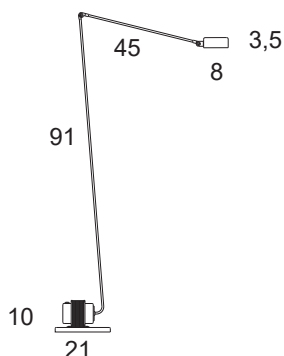

Daphine Terra Dimmer

Tommaso Cimini, 1981

Floor lamp of metal with an articulated arm and a diffuser pivoting on 360°. The base of cast iron always comes black varnished, electronic transformer controlled by a dimmer.

TECHNICAL DATAS	Product Name (code)	Daphine Terra Dimmer (04)
	Certificates	CE
	Norms	EN 60-598-1 (CEI 34-21)
	Light sources	MAX 50W 12V - GY6.35 (35W energy saver included)
	Available	230V (Europe) - 240V (UK) <i>(fittings come with appropriate transformer and plug)</i>
	Insulation Class	II
	Protection Class	IP20
	Packaging	0,034m³ - 4,94Kg

COLOURS					
	Black	White	Metallic Bronze	Chrome	Brushed Nickel

FAMILY				
	Daphine Classic	Daphine Dimmer	Daphine LED	Daphine Parete Daphine Parete LED
	Daphine Terra Classic	Daphine Terra Dimmer	Daphine Terra LED	Daphinette Daphinette LED