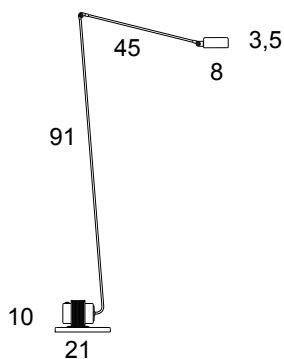

Daphine Terra Classic

Tommaso Cimini, 1977

Floor lamp of metal with an articulated arm and a diffuser pivoting on 360°. The base of cast iron always comes black varnished. Lamellar transformer. Two light intensities.

TECHNICAL DATAS	Product Name (code)	Daphine Terra Classic (02C)
	Certificates	CE
	Norms	EN 60-598-1 (CEI 34-21)
	Light sources	MAX 50W 12V - GY6.35 (35W energy saver included)
	Available	230V (Europe) - 240V (UK) <i>(fittings come with appropriate transformer and plug)</i>
	Insulation Class	II
	Protection Class	IP20
	Packaging	0,034m³ - 4,92Kg