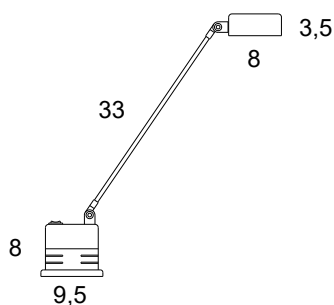

Daphinette

Tommaso Cimini, 1984

Table standing lamp of metal with an articulated arm and a diffusor pivoting on 360°. The base of plastic is always in black colour. Electronic transformer.

TECHNICAL DATAS	Product Name (code)	Daphinette (09)
	Certificates	CE
	Norms	EN 60-598-1 (CEI 34-21)
	Light sources	MAX 20W 12V - G4 (included)
	Available	230V (Europe) - 120V (USA - Japan) - 240V (UK) <i>(fittings come with appropriate feeder and plug)</i>
	Insulation Class	II
	Protection Class	IP20
	Packaging	0,008m³ - 1,66Kg

Daphinette LED

Tommaso Cimini - Ettore Cimini, 2013

Table lamp made of steel with an adjustable, pivoting arm. The head can rotate 360°.

Light Source: 4WLED, with an ON/OFF switch.

The maximum energy absorption is 5,3W.

TECHNICAL DATAS	Product Name (code)	Daphinette LED (09L)
	Certificates	
	Norms	EN 60-598-1 (CEI 34-21)
	Light sources	1 x 4W-LED [3000K • 320lm]
	Available	230V (Europe) - 120V (USA - Japan) - 240V (UK) <i>(fittings come with appropriate feeder and plug)</i>
	Insulation Class	II
	Protection Class	IP20
	Packaging	0,008m³ - 1,81Kg