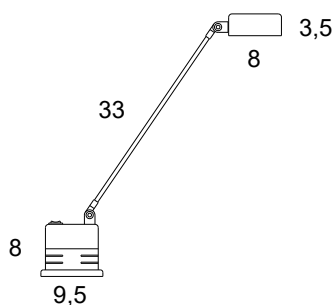

Daphinette

Tommaso Cimini, 1984

Table standing lamp of metal with an articulated arm and a diffusor pivoting on 360°. The base of plastic is always in black colour. Electronic transformer.

TECHNICAL DATAS	Product Name (code)	Daphinette (09)
	Certificates	CE
	Norms	EN 60-598-1 (CEI 34-21)
	Light sources	MAX 20W 12V - G4 (included)
	Available	230V (Europe) - 120V (USA - Japan) - 240V (UK) <i>(fittings come with appropriate feeder and plug)</i>
	Insulation Class	II
	Protection Class	IP20
	Packaging	0,008m³ - 1,66Kg

Daphinette LED

Tommaso Cimini - Ettore Cimini, 2013

Table lamp made of steel with an adjustable, pivoting arm. The head can rotate 360°.

Light Source: 4WLED, with an ON/OFF switch.

The maximum energy absorption is 5,3W.

TECHNICAL DATAS	Product Name (code)	Daphinette LED (09L)
	Certificates	
	Norms	EN 60-598-1 (CEI 34-21)
	Light sources	1 x 4W-LED [3000K • 320lm]
	Available	230V (Europe) - 120V (USA - Japan) - 240V (UK) <i>(fittings come with appropriate feeder and plug)</i>
	Insulation Class	II
	Protection Class	IP20
	Packaging	0,008m³ - 1,81Kg