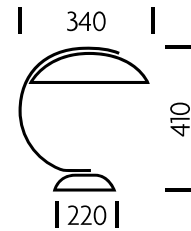

PRINT SPEC SHEET

— CHELSOM —

**DESK HUB
CAP****MATERIAL**
STEEL**FINISH**
PICTURED IN SATIN COPPER
WITH BLACK BRONZE (COP
SAT/BB) **TO SPECIAL
ORDER FOR MINIMUM
QUANTITIES.** ALSO
AVAILABLE IN ALTERNATIVE
AUTUMN UPDATE FINISHES
AS DISPLAYED **HERE**

DL/41/COP SAT/BB

1x28W GR10q

FEATURESDESK LAMP HAS COLOUR
CO-ORDINATED PUSH
SWITCH IN BASE. OPAL
ACRYLIC DIFFUSER
PREVENTS REFLECTION OF
LAMP IN BASE SURFACE AND
GIVES GOOD DIFFUSED
LIGHT**FOR MORE INFORMATION ABOUT THIS PRODUCT:**Email: sales@chelsom.co.uk
Call: +44 (0)1253 831400