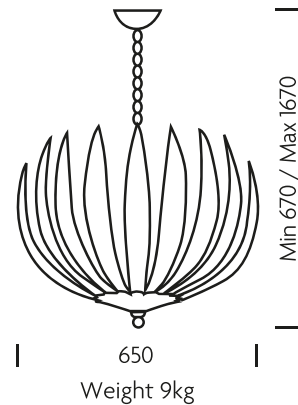

PRINT SPEC SHEET

— CHELSOM —

ARTICHOKE**MATERIAL**

WROUGHT IRON AND
STEEL

FINISH

FLORENTINE ANTIQUE
GOLD LEAF

FEATURES

RANDOM CURVED METAL
LEAVES WITH INTERNAL
GOLD LEAF TO REFLECT
WARM GLOW. AVAILABLE IN
THREE SIZES (710MM,
650MM AND 350MM
DIAMETERS). MATCHING
WALL LIGHT ALSO
AVAILABLE

AC/79/12

LED 12x6W E14

CFL 12x9W E14

HAL 12x46W E14

Also AC/79/9

LED 9x6W E14

CFL 9x9W E14

HAL 9x46W E14