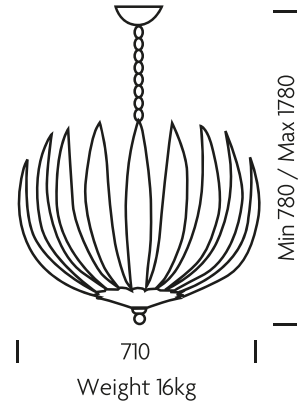

AC/79/12

LED 12x6W E14

CFL 12x9W E14

HAL 12x46W E14

Also AC/79/9