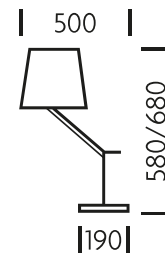

AL/52/DL/BN
complete with shade