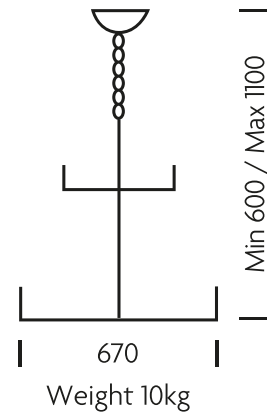

PRINT SPEC SHEET

— CHELSOM —

ADAM**MATERIAL**

SOLID CAST BRASS

FINISH

CLICK HERE FOR COLOUR
FINISH OPTIONS AND ADD
RELEVANT SUFFIX*

FEATURES

SPECIAL SIZES AND
COMBINATIONS OF TIERS
AND ARMS AVAILABLE.
LARGER CHANDELIERS
DELIVERED WITH BOTTOM
ARMS SEPARATE FOR ON-
SITE ASSEMBLY.

AR/530/6/EBR - English
Brass with optional shades
QST/5/E14/SILK KELP

-  LED 6x6W E14
-  CFL 6x9W E14
-  HAL 6x46W E14

Also AR/530/8+4/*

-  LED 12x6W E14
-  CFL 12x9W E14
-  HAL 12x46W E14

FOR MORE INFORMATION ABOUT THIS PRODUCT: