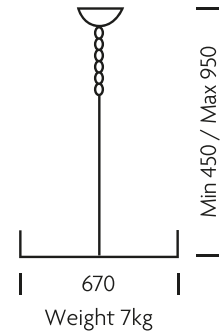

PRINT SPEC SHEET

— CHELSOM —

ADAM**MATERIAL**

SOLID CAST BRASS

FINISH

CLICK HERE FOR COLOUR
FINISH OPTIONS AND ADD
RELEVANT SUFFIX*

FEATURES

SPECIAL SIZES AND
COMBINATIONS OF TIERS
AND ARMS AVAILABLE.
LARGER CHANDELIERS
DELIVERED WITH BOTTOM
ARMS SEPARATE FOR ON-
SITE ASSEMBLY.

AR/530/6/EBR - English
Brass with optional shades
QST/5/E14/SILK KELP

-  LED 6x6W E14
-  CFL 6x9W E14
-  HAL 6x46W E14

Also AR/530/8+4/*

-  LED 12x6W E14
-  CFL 12x9W E14
-  HAL 12x46W E14

FOR MORE INFORMATION ABOUT THIS PRODUCT: