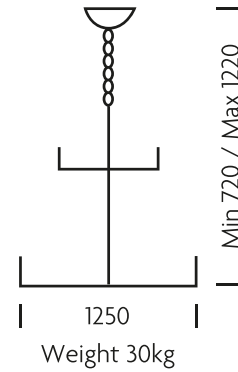

AR/532/12+6/EBR
- English Brass

LED 18x6W E14

CFL 18x9W E14

HAL 18x46W E14

Also AR/531/10+5/*