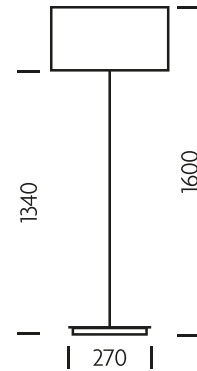

PRINT SPEC SHEET

— CHELSOM —

AVENUE

MATERIAL

STEEL

FINISH

POLISHED CHROME

AV/60/FS with optional shade QCY/18/OY